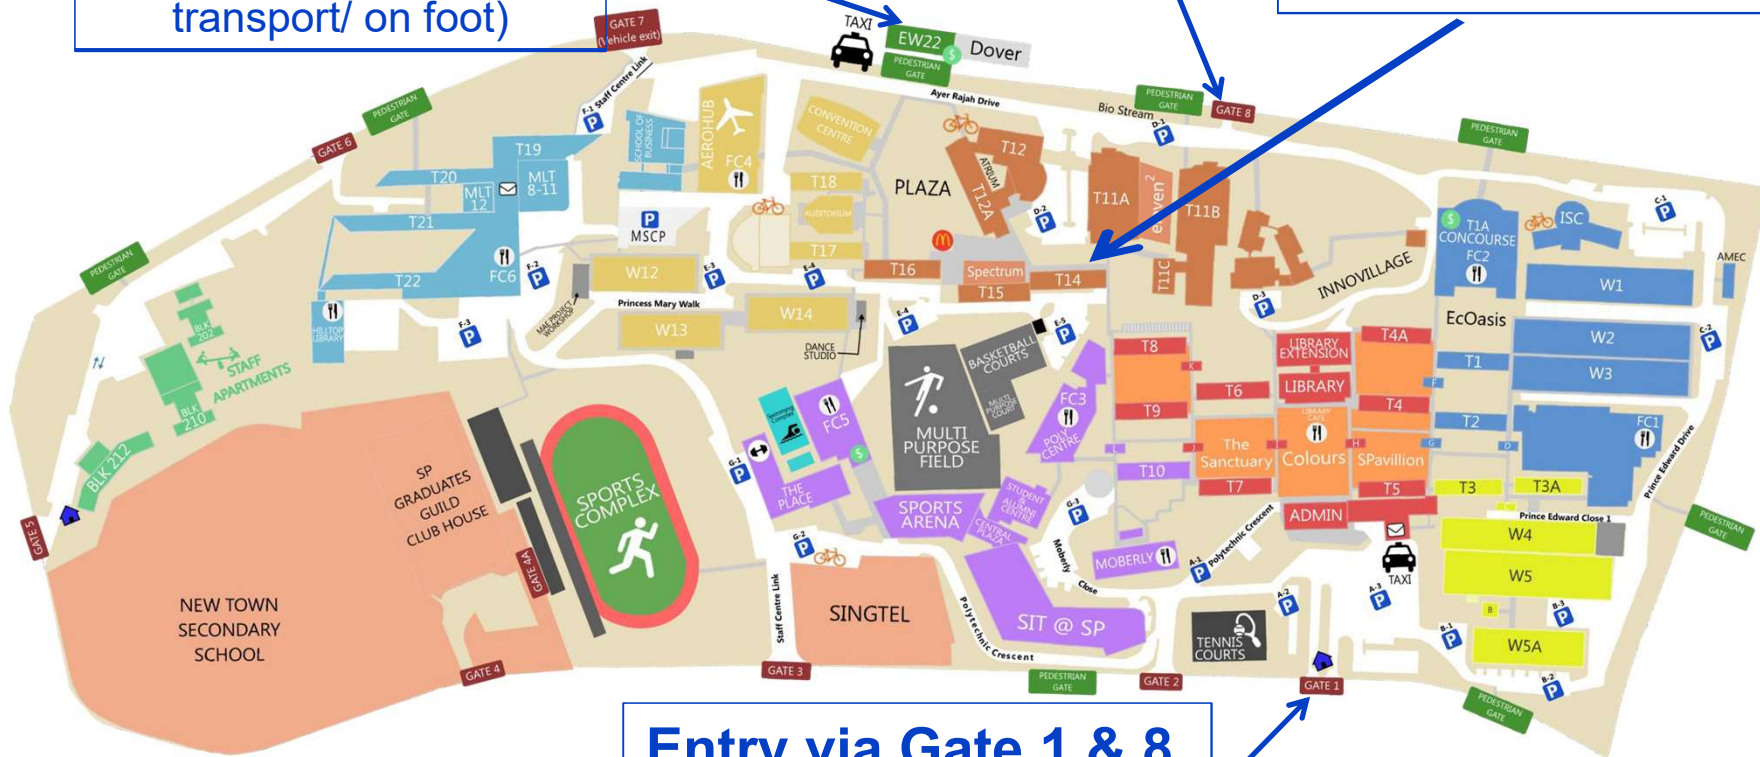

Entry via Gate 1 & 8
(if you are driving)

EW22 Dover MRT
(if you are taking public transport/ on foot)

Blk T1466
(Blk T14, Level 6, Room T1466)

Entry via Gate 1 & 8
(if you are driving)

**SINGAPORE
POLYTECHNIC**

500 Dover Road, Singapore 139651

www.sp.edu.sg